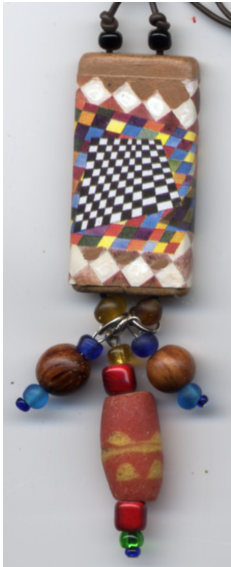

# Kandinsky 1

Title: Checks  
Based on Artist: Kandinsky  
Cord Color: no slider on leather  
Price Category: A  
Inventory Number: 38:2011

Title: Yellow Red  
Based on Artist: Kandinsky  
Cord Color: strung on rubber no slider  
Price Category: A  
Inventory Number: 40:2011

Title: Black Scape  
Based on Artist: Kandinsky  
Cord Color: strung on rubber no slider  
Price Category: A  
Inventory Number: 39:2011

Title: Red Marks  
Based on Artist: Kandinsky  
Cord Color: strung on leather no slider  
Price Category: A  
Inventory Number: 41:2011

Price Categories  
includes black suede strap  
A - \$70 small least fancy  
B - \$80 small fancy beads  
C - \$90 large least fancy  
D - \$100 large fancy beads