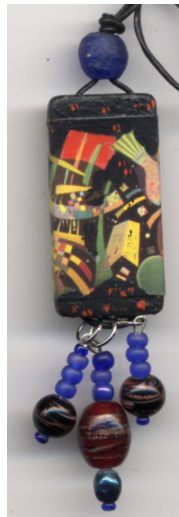

# Kandinsky 1

Title: Checks  
Based on Artist: Kandinsky  
Cord Color: no slider on leather  
Price Category: A  
Inventory Number: 38:2011

Title: Yellow Red  
Based on Artist: Kandinsky  
Cord Color: strung on rubber no slider  
Price Category: A  
Inventory Number: 40:2011

Title: Black Scape  
Based on Artist: Kandinsky  
Cord Color: strung on rubber no slider  
Price Category: A  
Inventory Number: 39:2011

Title: Red Marks  
Based on Artist: Kandinsky  
Cord Color: strung on leather no slider  
Price Category: A  
Inventory Number: 41:2011

Price Categories  
includes black suede strap  
A - \$70 small least fancy  
B - \$80 small fancy beads  
C - \$90 large least fancy  
D - \$100 large fancy beads